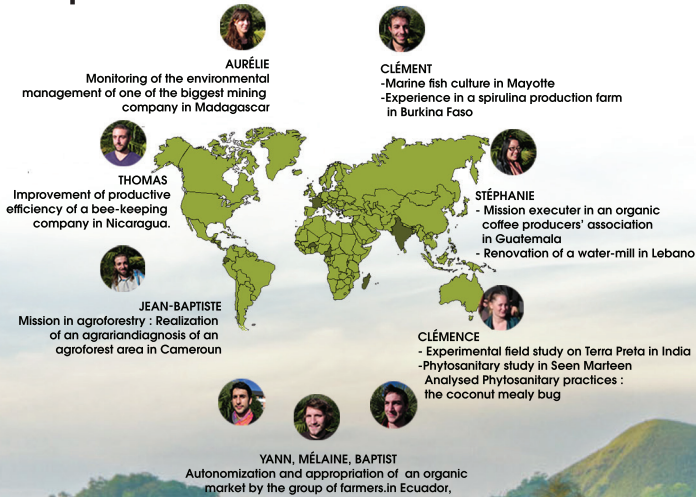

Our assets:

- A one year far-reaching study.
- A team composed of 9 students divisible on the field.
- Supervision by a professional team.
- Advantageous price.
- An experienced association with three experiences in developing countries.

Education :

4th year of a 5 years master level degree in international agro development.

Multidisciplinary course : agronomical, economics, social and political sciences (ecology, tropical breeding, management, statistical tools as main subjects).

Experiences :